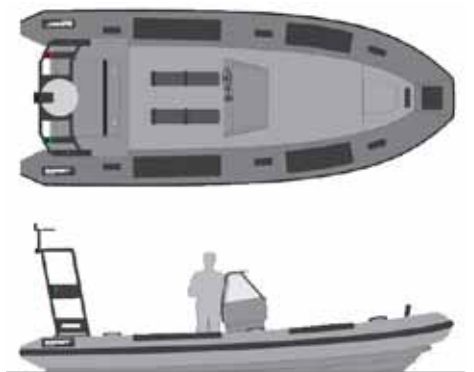

Rupert 22 Special Edition

Outboard engine	Yamaha 200 hk (NEW)
Year model	2005
Hull ID	SE-RUP22001B0505
Price	396.000 SEK excl VAT 495.000 SEK incl 25% VAT
L.O.A.	6,75 M
Beam	2,75 M
Weight without	1100 kg
Fuel tank	250 L
Speed	44 kn

Equipment

New engine fitted 2013
Raymarine C120 plotter
Compass
Black cover for instrument and seats
Stainless steel propeller
Elektro hydraulic steering
Fire extinguisher
Self bilging cockpit
4 ropes
Log
Fuel meter
Antifouling
Start control
Secure Mark markings